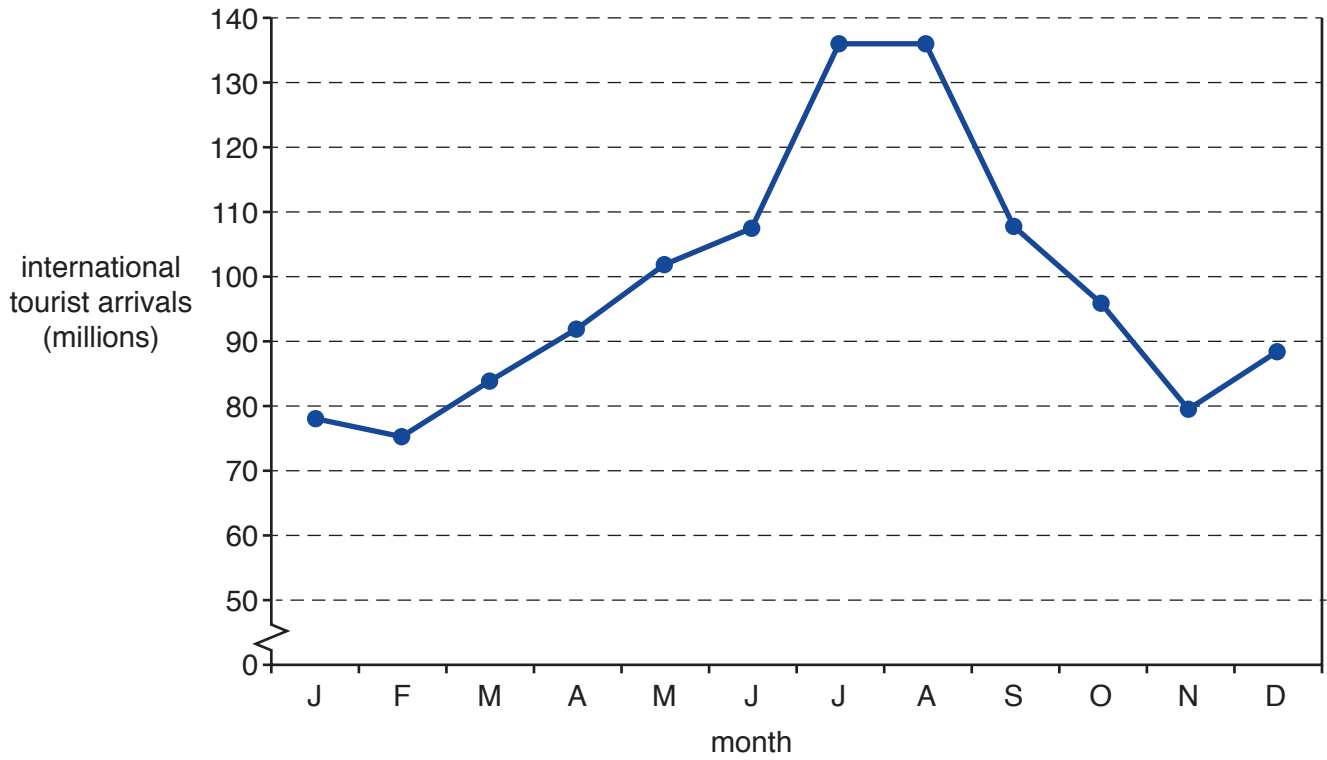

## Monthly international tourist arrivals for the world in 2015

Fig. 10.1 for Question 10

**Measures of the size of the economies of two MICs: China in Asia, and Mexico in North America, 2015–20 predicted average**

**Key**

- China
- Mexico

Real GDP is a measure of all the goods and services produced by an economy in a year adjusted for inflation to allow year-on-year comparison.

Permission to reproduce items where third-party owned material protected by copyright is included has been sought and cleared where possible. Every reasonable effort has been made by the publisher (UCLES) to trace copyright holders, but if any items requiring clearance have unwittingly been included, the publisher will be pleased to make amends at the earliest possible opportunity.