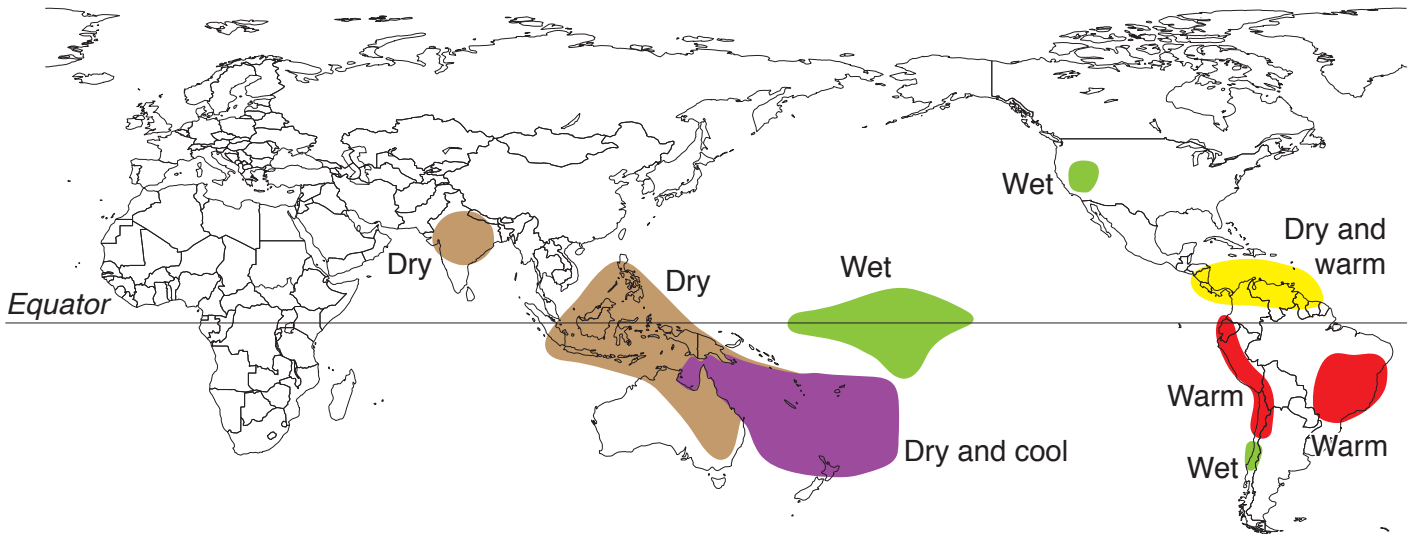

## Generalised climatic impacts of El Niño\* from April to September

\* El Niño is a local warming of surface waters in the equatorial zone of the Pacific Ocean that affects global atmospheric circulation.

On the map: Dry indicates drought. Wet indicates unusually high rainfall. Warm indicates abnormally high temperatures. Cool indicates abnormally low temperatures.

Fig. 4.1 for Question 4

## A section of the Ramapo River, USA, an HIC in North America

Fig. 7.1 for Question 7